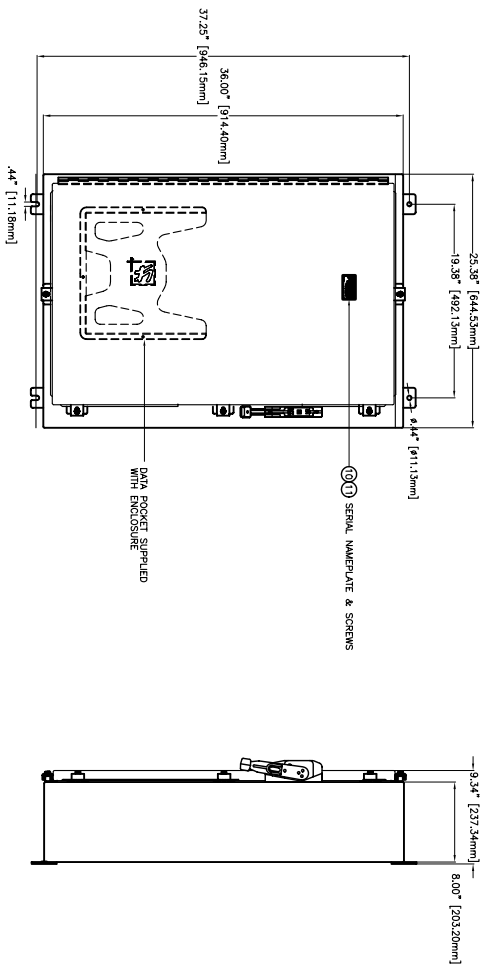

NON-DISCONNECT ENCLOSURE

DISCONNECT ENCLOSURE