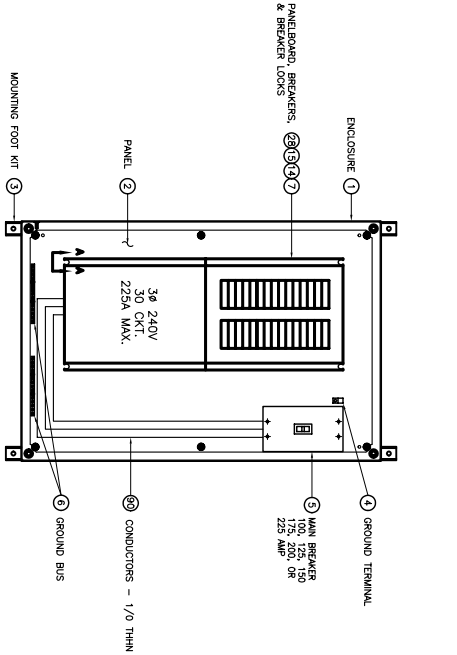

COMPONENT LAYOUT