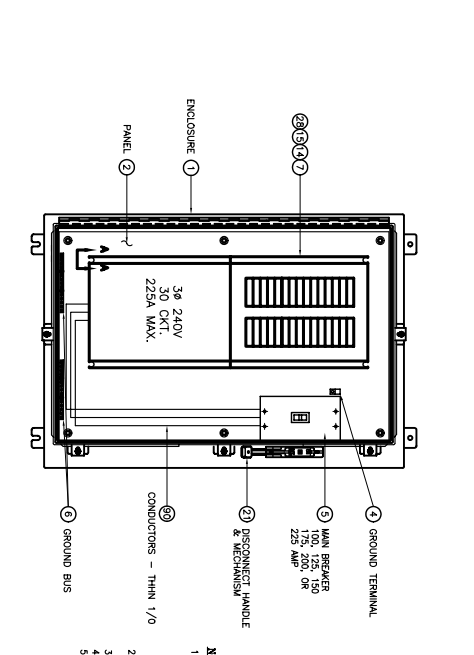

COMPONENT LAYOUT

COMPONENT LAYOUT

1. **SHIELD NOTES:**
1. REMOVE PAINT FROM PANEL UNDER GROUND BUS.
  2. REMOVE 48" OF CONDUCTOR FROM BOTTOM OF PANEL - BOND AND BOTTOM OF ENCLOSURE TO INSURE PROPER BOND POINTS OF 1/0 CONDUCTORS.